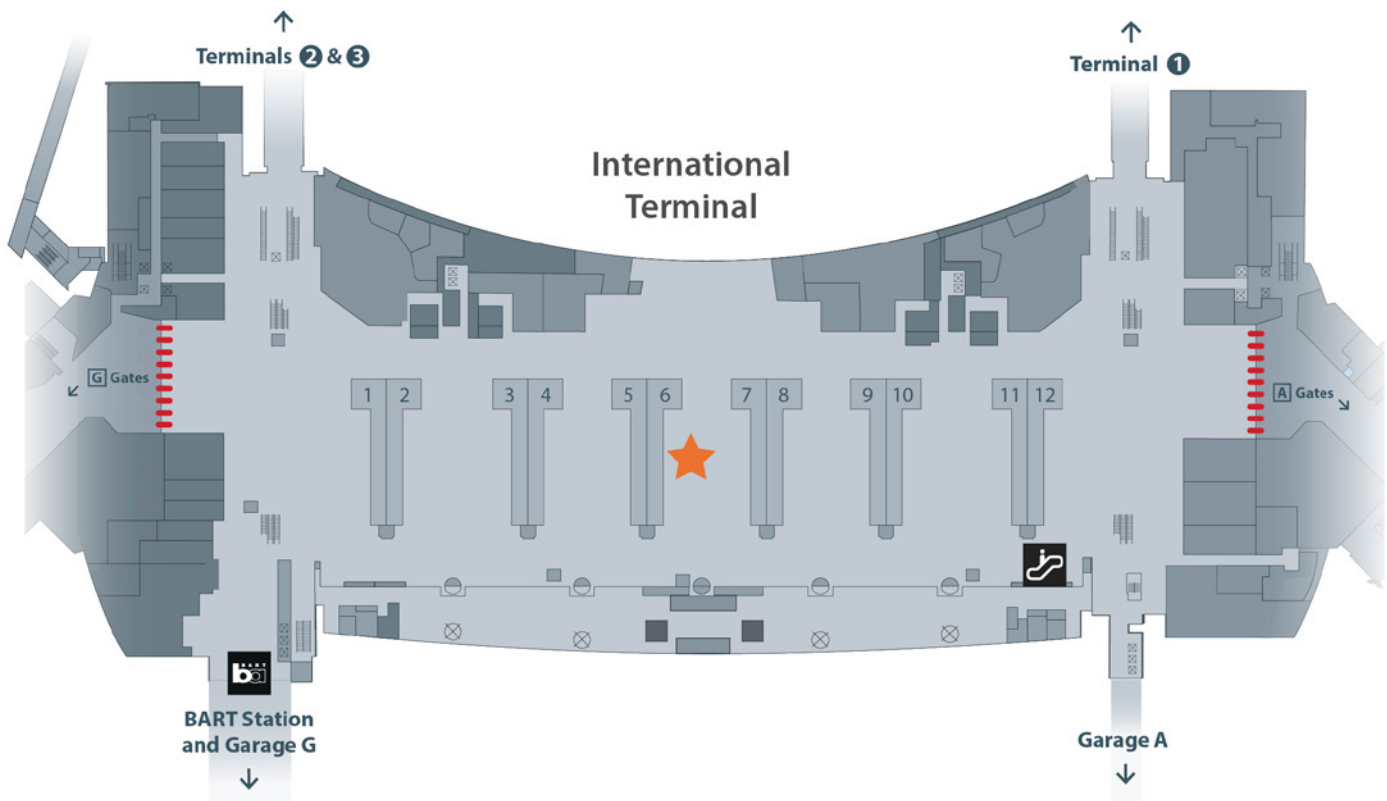

# DIRECTIONS TO THE SFO COVID-19 Rapid Testing Site

### Using AirTrain

Take the Blue or Red line to the International Terminal A or International Terminal G stop and then proceed to the Level 3 Departures Hall, Aisle 6.

### From Garage A

Use the Garage to Terminal Walkway Connector accessible via Level 2 of Garage A and proceed towards the International Terminal. Once at the International Terminal, proceed to Level 3 via the elevators or escalators. Follow signs to the test site.

### From BART

Exit to the International Terminal and proceed through the front of the International Terminal building towards Aisle 6.