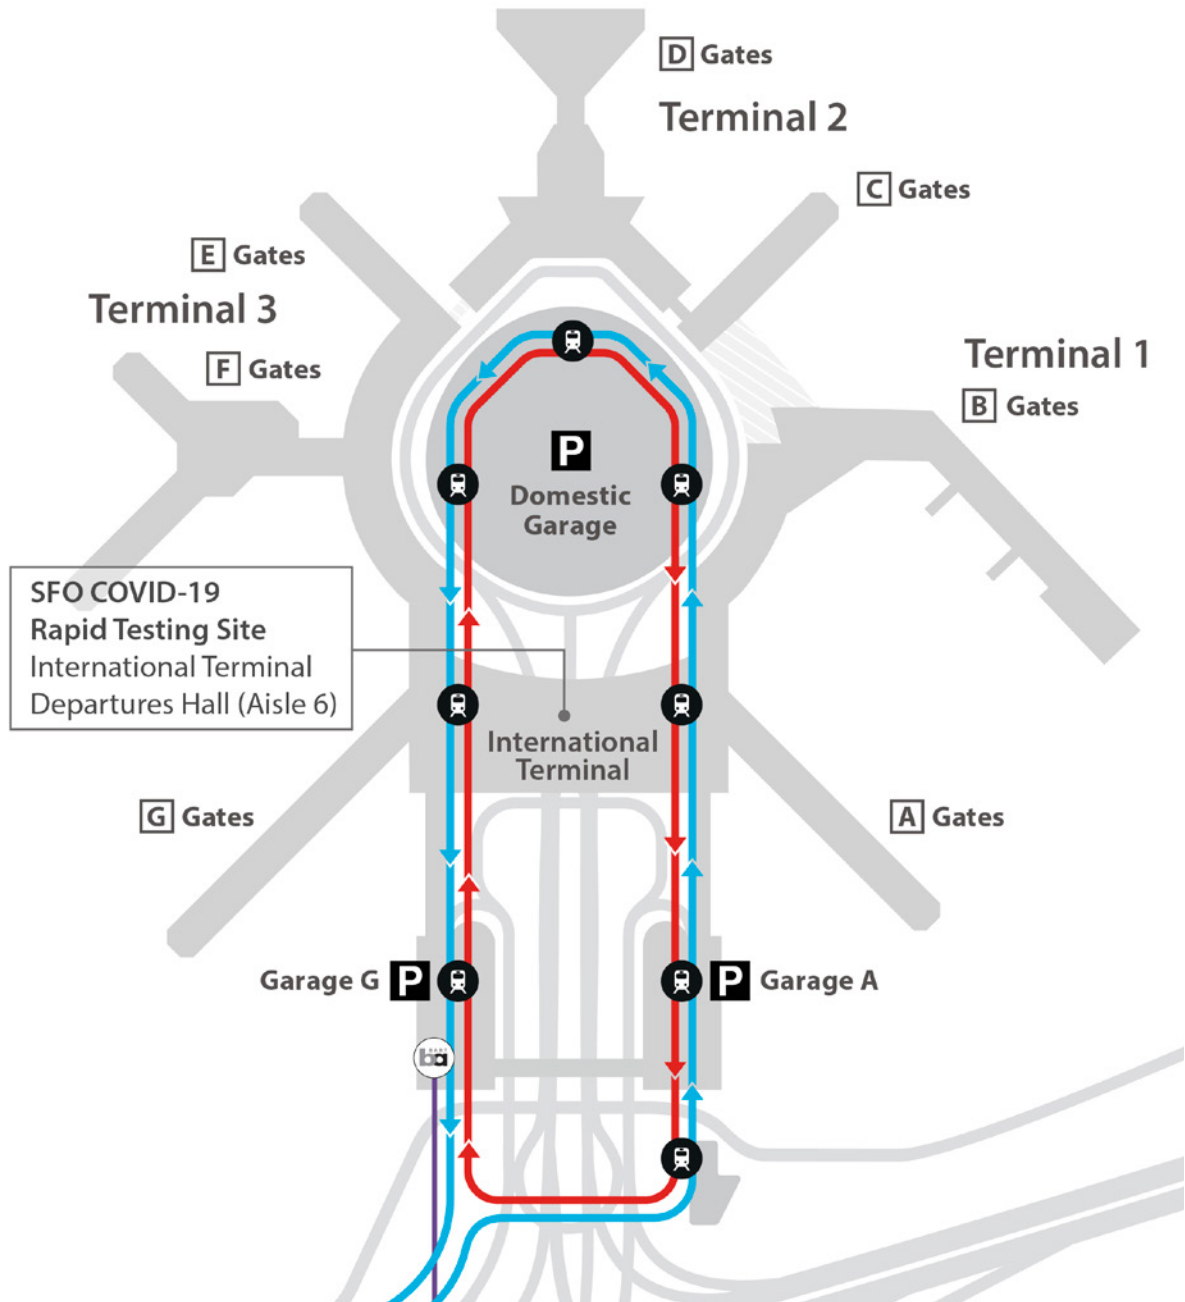

# DIRECTIONS TO THE SFO COVID-19 Rapid Testing Site

### Using AirTrain

Take the Blue or Red line to the International Terminal A or International Terminal G stop and then proceed to the Level 3 Departures Hall, Aisle 6.

### From Garage A

Use the Garage to Terminal Walkway Connector accessible via Level 2 of Garage A and proceed towards the International Terminal. Once at the International Terminal, proceed to Level 3 via the elevators or escalators. Follow signs to the test site.

### From BART

Exit to the International Terminal and proceed through the front of the International Terminal building towards Aisle 6.