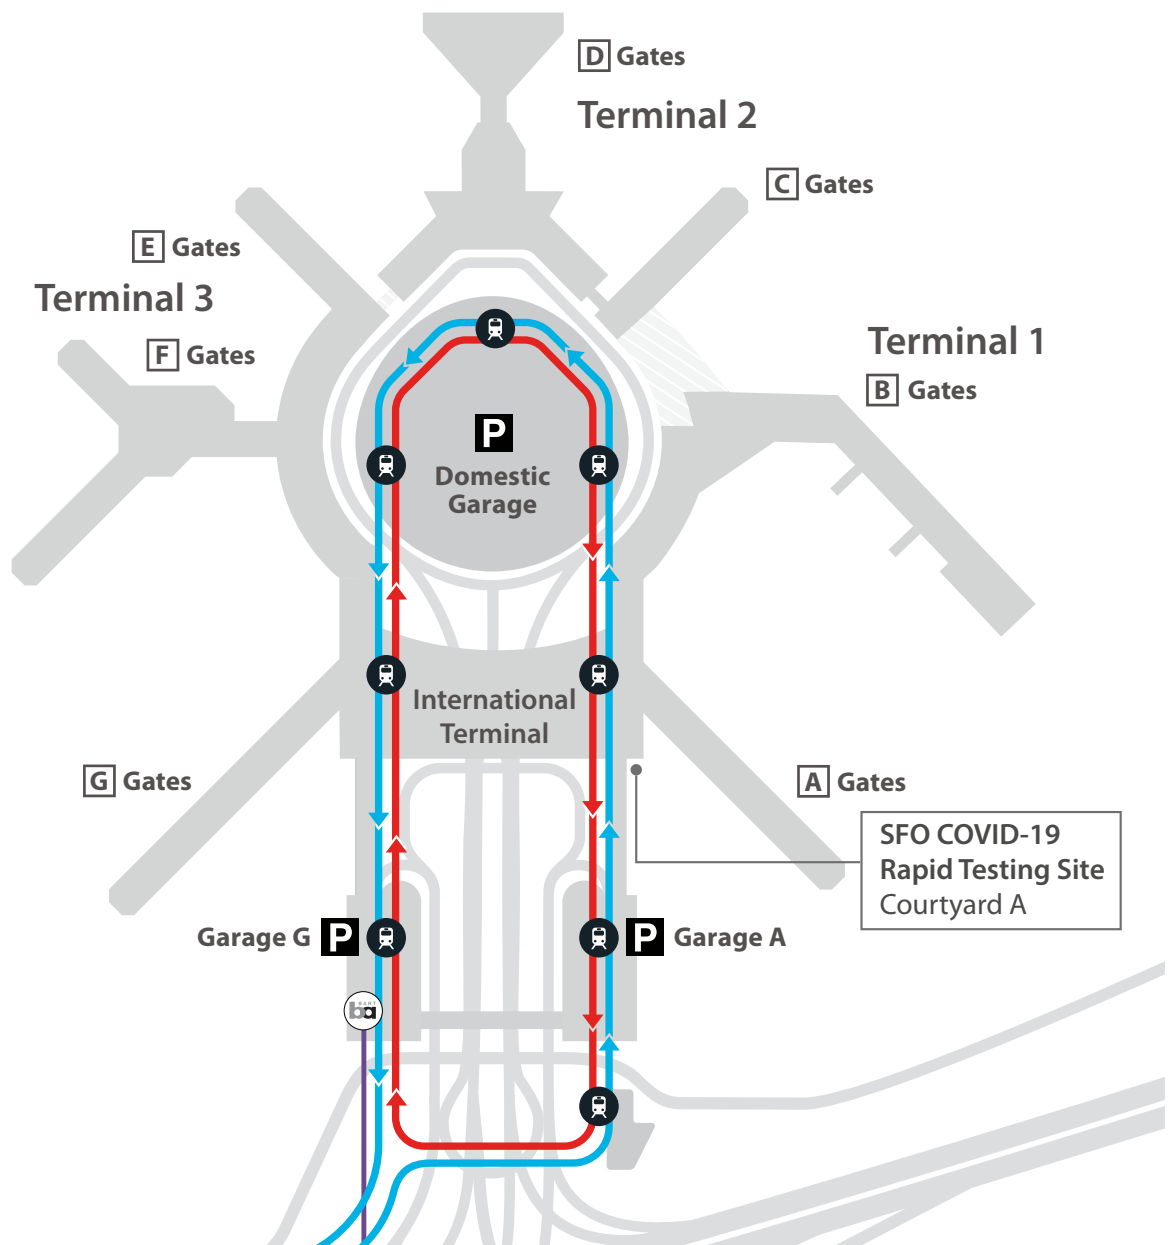

# DIRECTIONS TO THE SFO COVID-19 Rapid Testing Site

### Using AirTrain

Take the Blue or Red line to the International Terminal A stop and take the elevators at the front of the building, down to Level 1. Follow signs to the test site.

### From Garage A

Use the Garage to Terminal Walkway Connector accessible via Level 2 of Garage A and proceed towards the International Terminal. Once at the International Terminal, proceed to Level 1 via the elevators or escalators. Follow signs to the test site.

### From BART

Exit to the International Terminal and proceed through the front of the International Terminal building towards Aisle 12. Use the escalators or elevators and proceed to Level 1. Follow signs to the test site.