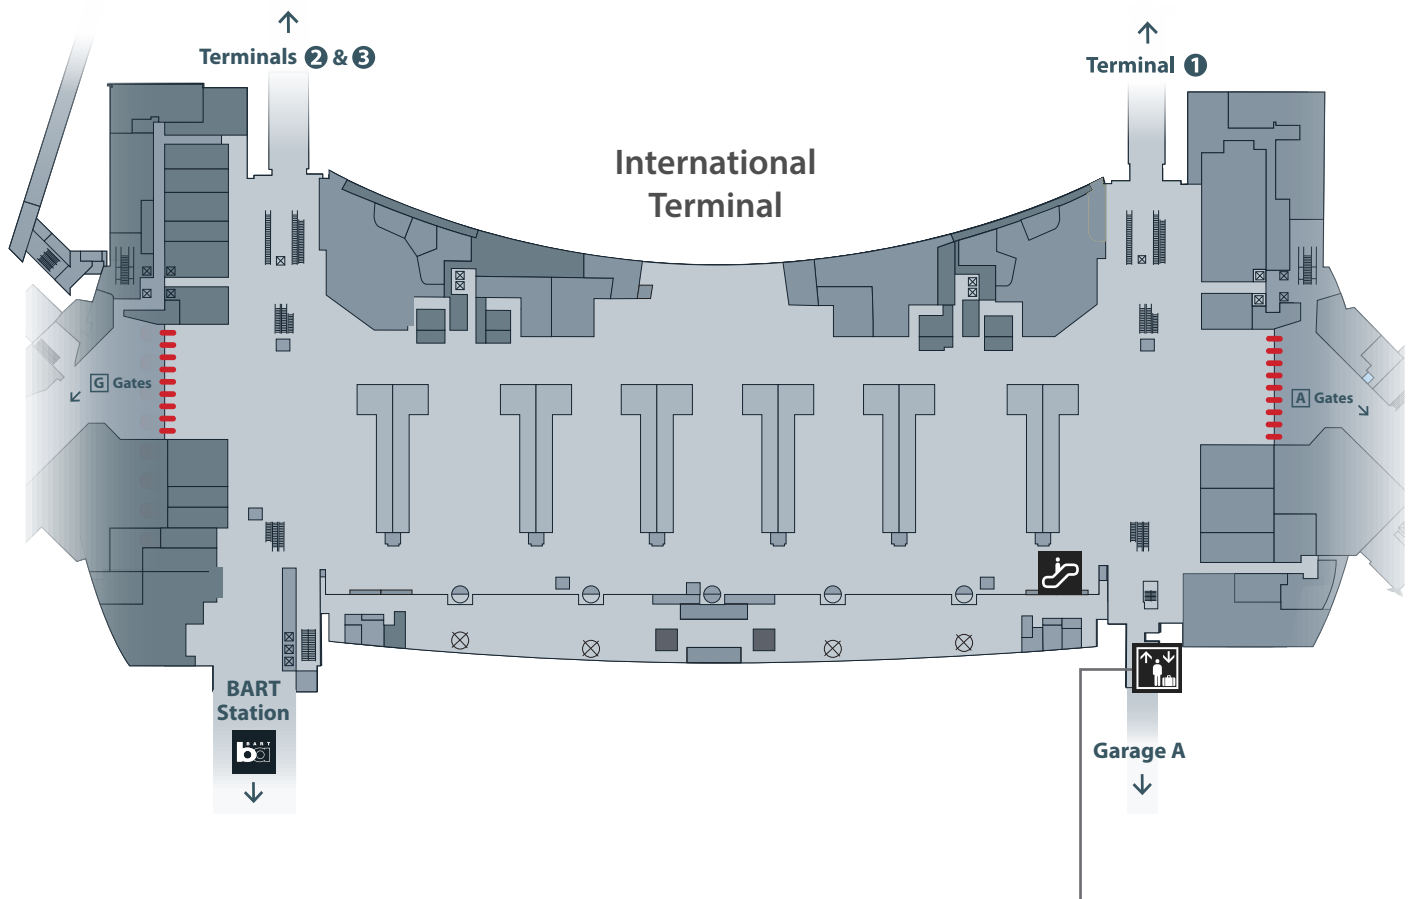

# DIRECTIONS TO THE SFO COVID-19 Rapid Testing Site

### Using AirTrain

Take the Blue or Red line to the International Terminal A stop and take the elevators at the front of the building, down to Level 1. Follow signs to the test site.

### From Garage A

Use the Garage to Terminal Walkway Connector accessible via Level 2 of Garage A and proceed towards the International Terminal. Once at the International Terminal, proceed to Level 1 via the elevators or escalators. Follow signs to the test site.

### From BART

Exit to the International Terminal and proceed through the front of the International Terminal building towards Aisle 12. Use the escalators or elevators and proceed to Level 1. Follow signs to the test site.